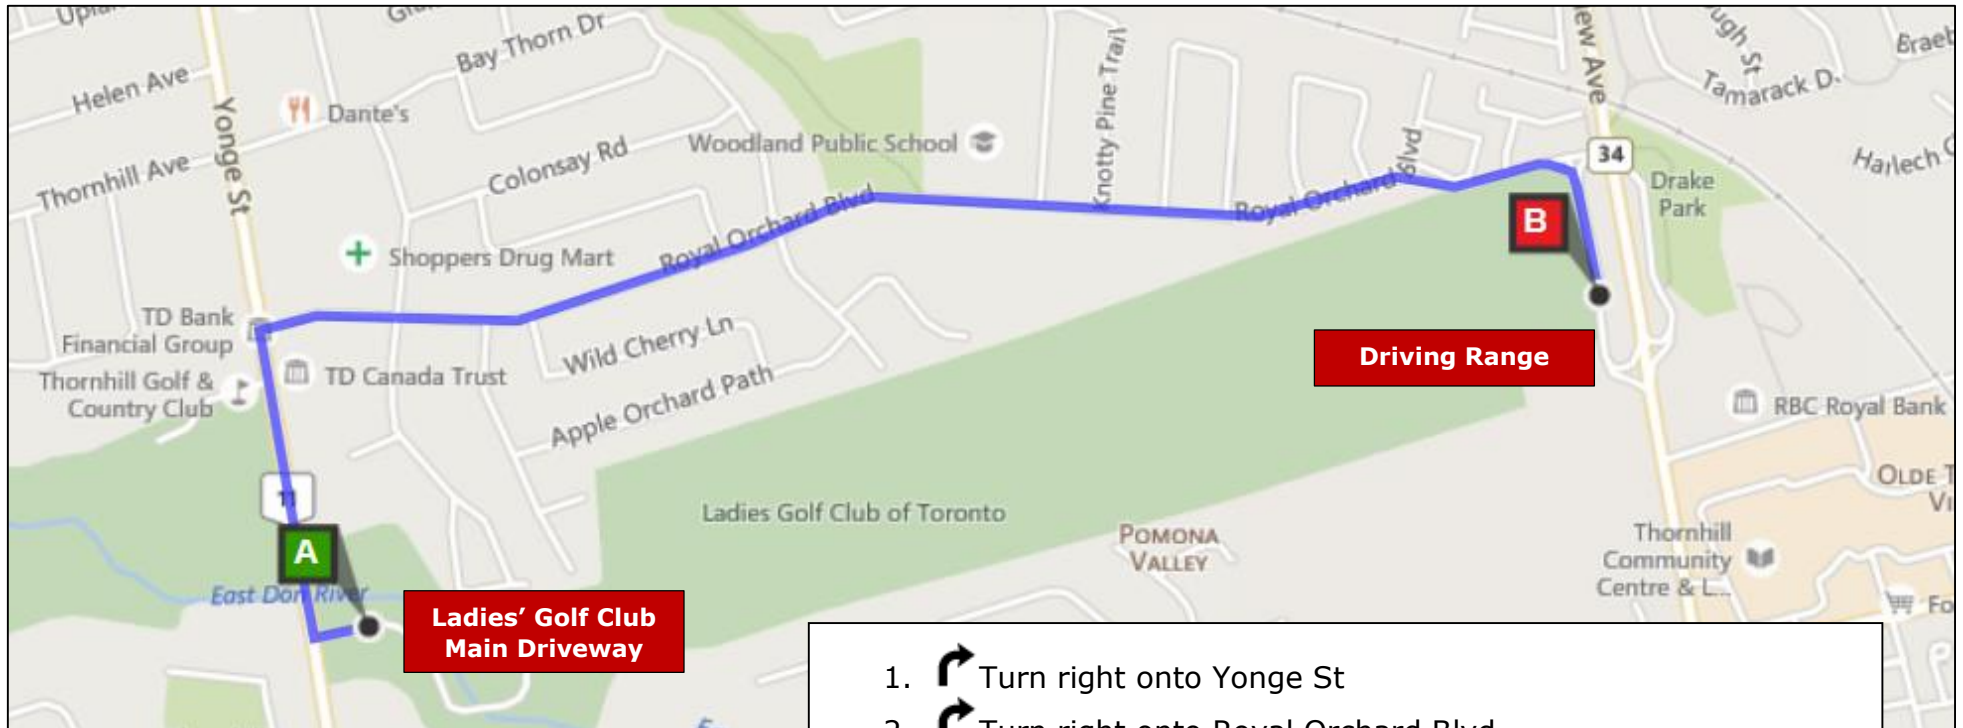

Driving Range Directions

Ladies' Golf Club of Toronto

1. Turn right onto Yonge St
2. Turn right onto Royal Orchard Blvd
3. Turn right onto Bayview Ave Extension

The gate is located on the right hand side, just before the speed sign.
Pull up as close to the gate as possible – it will automatically open.